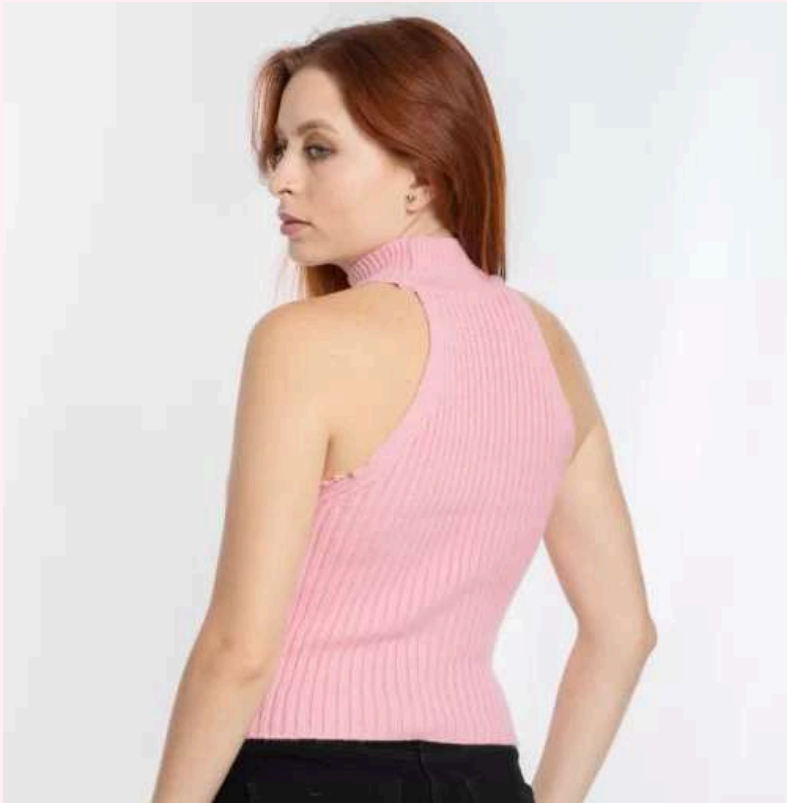

A woman with long brown hair, wearing a bright red spaghetti-strap top and blue jeans, is shown from the chest up. She is looking down and adjusting the top with her hands. The background is plain white.

TOP TEJIDO BZ-200

**COLOR.
CAMEL/BLANCO/ROJO**

TOP TEJIDO ROMBO

COLOR.
LILA/CAMEL/BEIGE/CAFÉ

BLUSA 190

COLOR.
LILA/ROSADO/ROJO

TOP PARIS

COLOR.
BLANCO/VERDE/AZUL/FUCS
IA